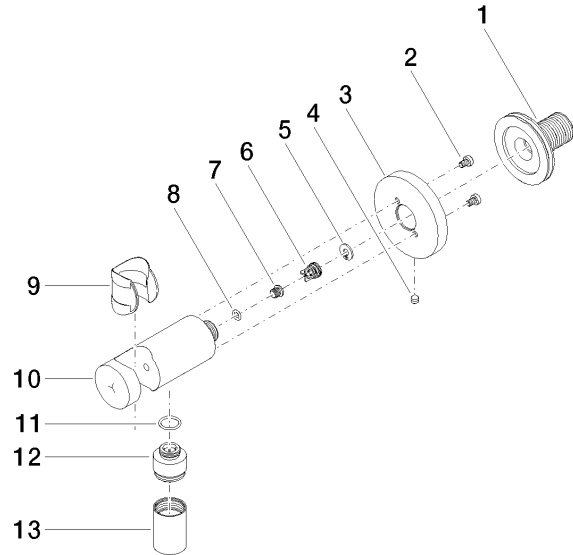

Wall elbow with integrated shower holder - Chrome

TARA

28 490 660

- 3/8" shower outlet
 - rosette Ø 60 mm
 - 1/2" connection
 - WRAS 1912049
- Intrinsic protection against back flow.**

Intrinsic protection against back flow.

Required miscellaneous

Concealed adapter -

35 080 970-90
0010

28 490 660

mm [inches]

Flow rate chart

Certificates

Belgaqua_21-024- WRAS_1912049.
27_7.

28 490 660

Spare parts list

No.	Item Number	Name	Quantity used	Delivery time
1	90 24 03 280 00 90	nipple	1	2
2	09 30 30 037 90	screw	2	2
3	09 27 66 001-00	rosette	1	10
4	09 31 11 112 90	pin	1	60
5	09 16 01 023 90	ring	1	2
6	09 23 01 131 90	back-flow preventer	1	2
7	09 30 30 113 20 90	screw	1	2
8	09 14 10 001 90	seal	1	2
9	09 18 40 216 90	sleeve	1	2
10	09 11 03 124-00	connection	1	10
11	09 14 10 213 90	seal	1	2
12	09 24 03 279-00	nipple	1	10
13	90 21 02 069 00-00	cover	1	10