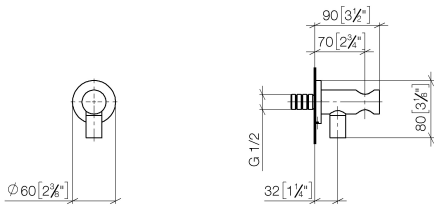

Wall elbow with integrated shower holder - Chrome

TARA

28 490 660

- 3/8" shower outlet
 - rosette Ø 60 mm
 - 1/2" connection
 - WRAS 1912049
- Intrinsic protection against back flow.**

Intrinsic protection against back flow.

Required miscellaneous

Concealed adapter -

35 080 970-90
0010

28 490 660

mm [inches]

Flow rate chart

Certificates

Belgaqua_21-024- WRAS_1912049.
27_7.